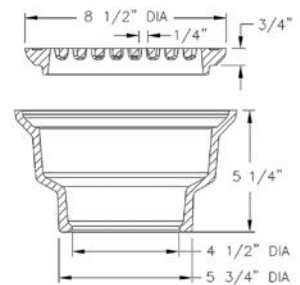

3505 AREA DRAIN

Light duty