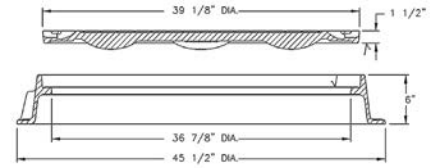

3165 FRAME & COVER

Heavy duty
Machined bearing surfaces

- Options
- Special lettered covers
- Platen covers
- Stackable frames
- Watertite assembly

3166 FRAME & COVER

Heavy duty
Machined bearing surfaces

- Options
- Special lettered covers