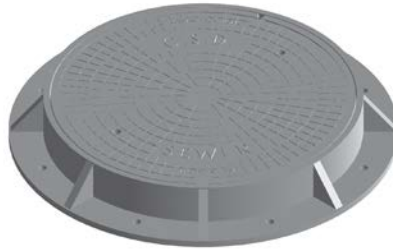

3165 FRAME & COVER

Heavy duty
Machined bearing surfaces

- Options
- Special lettered covers
- Platen covers
- Stackable frames
- Watertite assembly

3166 FRAME & COVER

Heavy duty
Machined bearing surfaces

- Options
- Special lettered covers

3505 AREA DRAIN

Light duty

Supplied By:

877-903-7246

www.trenchdrainsupply.com